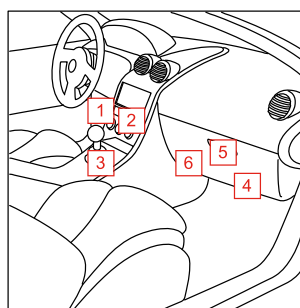

WANT TO CHANGE A CHAMPION CABIN FILTER? HERE'S HOW IT'S DONE!

1. Find out where the car's cabin filter is located

The filter is readily accessible in most cars. However, the location varies widely from model to model. It may be under the hood, under the dashboard, behind the glove compartment, etc. The owner's instruction manual or a friendly professional will usually tell you where it is.

TIP: the drawing on the pack shows you the location!

2. Remove it and install your new Champion cabin filter

Changing a cabin filter is fairly easy. In the case of Champion it is even easier, as many filters are equipped with a fitting handle.

TIP: use the installation sheet, the web catalogue or our installation video to help you!

► DID YOU KNOW...

That you can easily change the cabin filter yourself? On average, it only takes about 15 minutes of your time.

More information on Champion filters

- Ask for our catalogue

- Go to our website www.championautoparts.eu