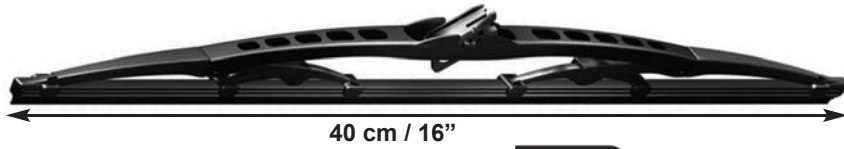

XS48

FIAT FIORINO Box (146 Uno), FIORINO Pickup (146)

T41001

7.1 x 2.5 mm

CB3

8.8 x 3.0 mm

CB9

9.0 x 3.0 mm
9.0 x 4.0 mm
8.0 x 3.0 mm