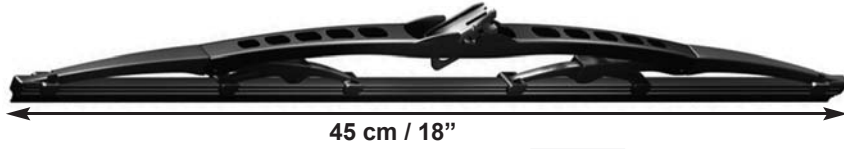

T45001

13.6 mm

CB10

10 mm

9.5 x 2.5 mm

CB5

9.0 x 3.0 mm
9.0 x 4.0 mm
8.0 x 3.0 mm

CH31

Terel 11 mm

(-)